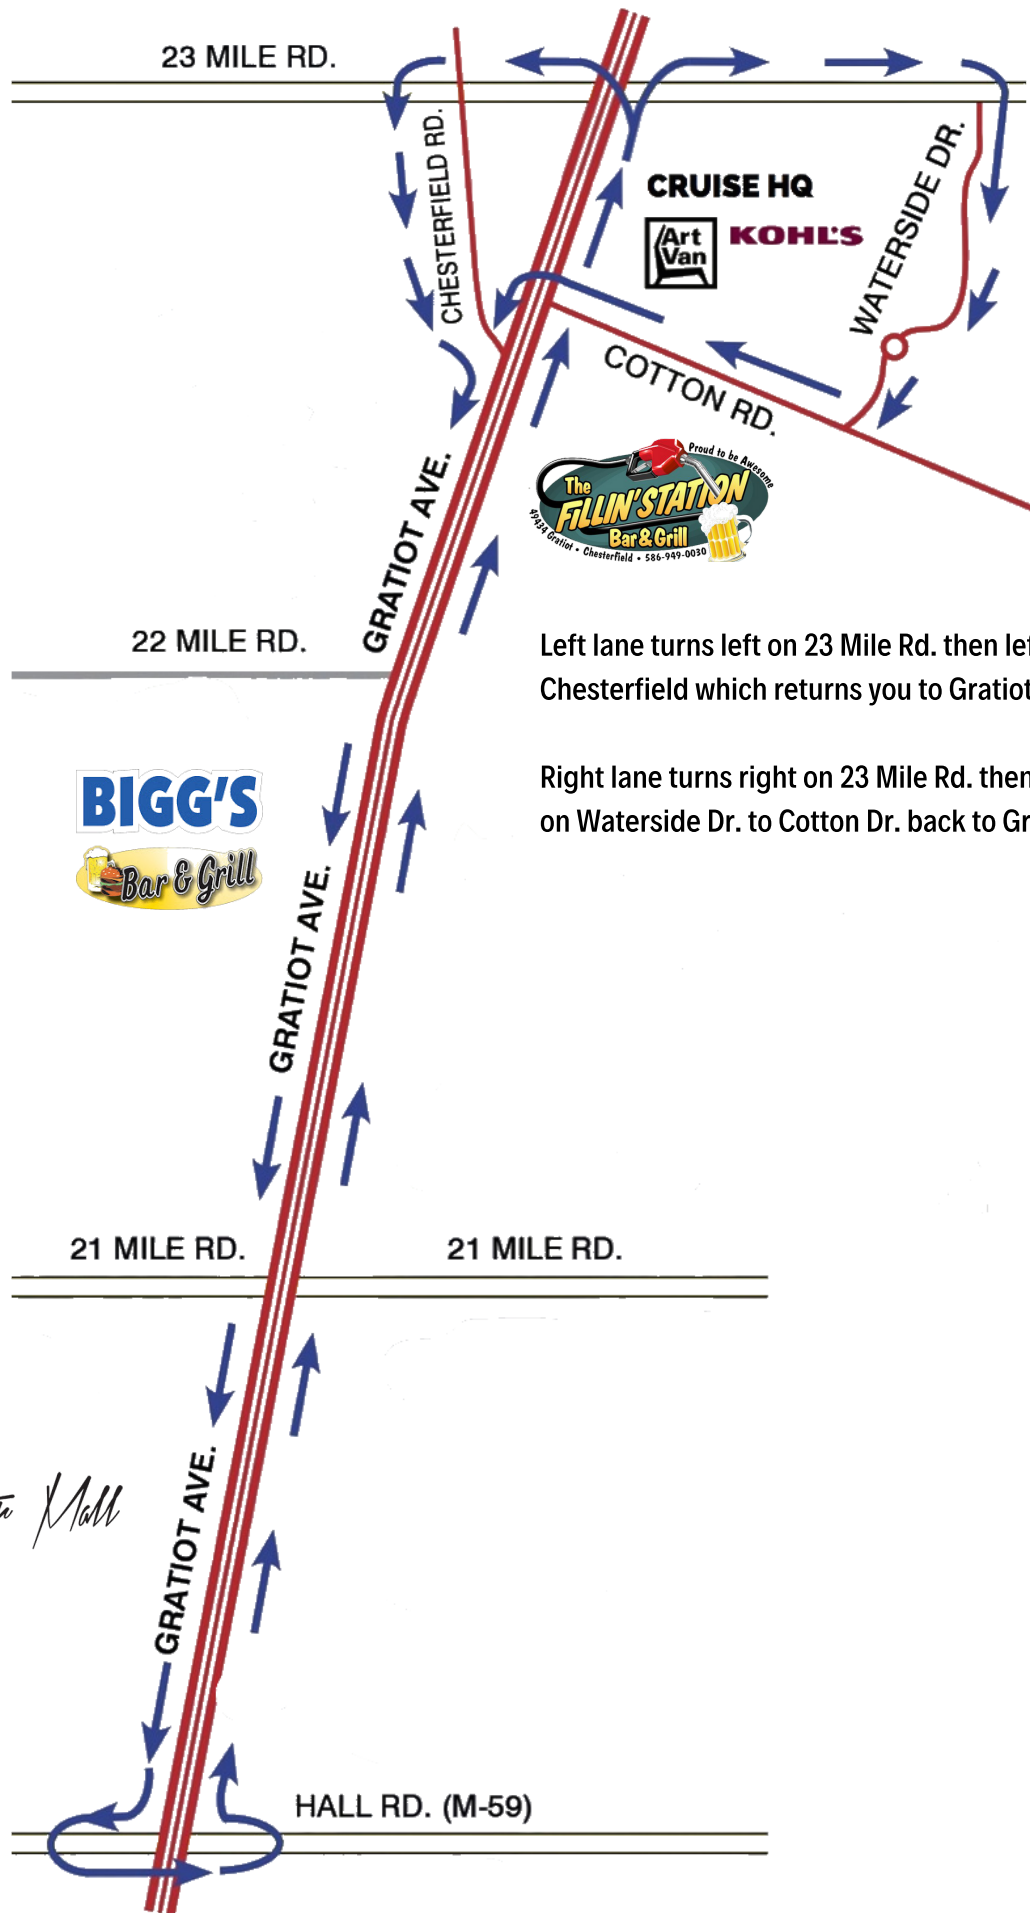

CRUISE ROUTE

Left lane turns left on 23 Mile Rd. then left on Chesterfield which returns you to Gratiot.

Right lane turns right on 23 Mile Rd. then right on Waterside Dr. to Cotton Dr. back to Gratiot.

The Motor Mall